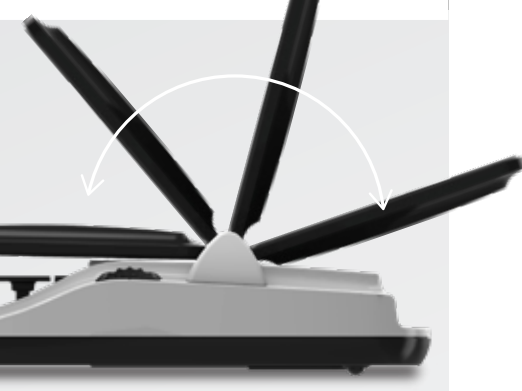

## Effortless Writing Experience

The Luminex II is like nothing you've ever felt before. With the shortest stroke and lightest touch we've ever offered, feeling is believing. The Luminex II will help to significantly reduce your pain and fatigue while producing unparalleled speed. Additionally, the touchscreen has been enhanced to allow you to navigate much more fluidly.

## Impeccable Accuracy

In order to write at your best, you have to be able to adjust your machine's settings precisely as you want them. The Luminex II is our most configurable writer to date. From the widest dynamic key range ever to pinch-and-zoom touchscreen capabilities for your preferred text size to Steno-Xray that allows you to adjust individual keystroke sensitivity, you can be sure that the Luminex II fits the way you like to work — and not the other way around. As an added helpful feature, the depth-of-stroke and tension thumbwheels are now numbered, so you never have to guess where you had them set if they happen to move when you take the writer out of your bag.